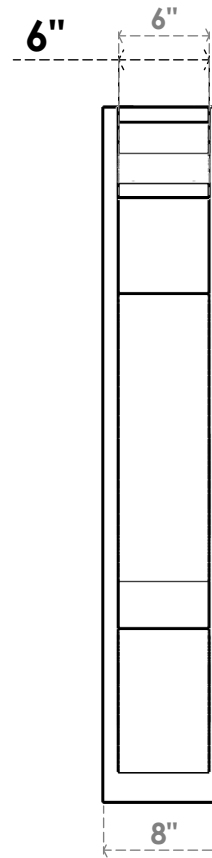

ITEM NUMBER: OUTUROC060X080X46000X46000X060X020X060BOA04RCPR

6"W TOP X 8"W BACK X 46"D X 46"H X 6"T TOP X 2"T BACK TIMBERTHANE ROUGH CEDAR BALBOA FAUX WOOD OPEN OUTLOOKER, TRADITIONAL TOP AND BLOCK BACK, 6"W CLOSED BRACE, PRIMED TAN

ISOMETRIC

GENERATED DATE : 07/05/2023

EKENA MILLWORK
2300 WEST MAIN ST.
CLARKSVILLE, TX 75426
TOLL FREE: 866-607-0453
WWW.EKENAMILLWORK.COM

NOTES

1. INSTALLATION TO BE COMPLETED IN ACCORDANCE WITH MANUFACTURER'S SPECIFICATIONS.
2. DRAWING MAY NOT BE TO SCALE
3. THIS DRAWING IS INTENDED FOR DESIGN AND PLANNING PURPOSES ONLY.
4. ALL INFORMATION CONTAINED HEREIN WAS CURRENT AT THE TIME OF DEVELOPMENT BUT MUST BE REVIEWED AND APPROVED BY THE PRODUCT MANUFACTURER TO BE CONSIDERED ACCURATE.
5. TIMBERTHANE ARCHITECTURAL PRODUCTS ARE MADE FROM HIGH DENSITY URETHANE AND COME FACTORY PRIMED