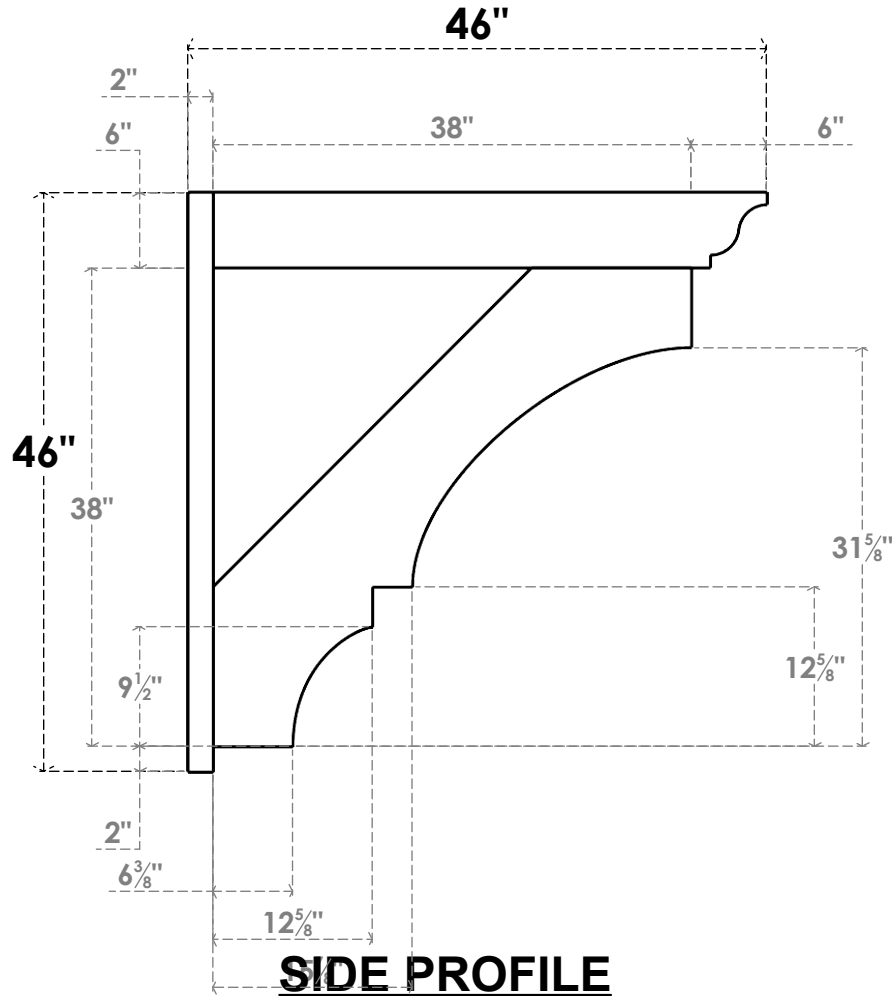

ITEM NUMBER: OUTUROC060X080X46000X46000X060X020X060BOA04RCPR

6"W TOP X 8"W BACK X 46"D X 46"H X 6"T TOP X 2"T BACK TIMBERTHANE ROUGH CEDAR BALBOA FAUX WOOD OPEN OUTLOOKER, TRADITIONAL TOP AND BLOCK BACK, 6"W CLOSED BRACE, PRIMED TAN

ISOMETRIC

GENERATED DATE : 07/05/2023

EKENA MILLWORK
2300 WEST MAIN ST.
CLARKSVILLE, TX 75426
TOLL FREE: 866-607-0453
WWW.EKENAMILLWORK.COM

NOTES

1. INSTALLATION TO BE COMPLETED IN ACCORDANCE WITH MANUFACTURER'S SPECIFICATIONS.
2. DRAWING MAY NOT BE TO SCALE
3. THIS DRAWING IS INTENDED FOR DESIGN AND PLANNING PURPOSES ONLY.
4. ALL INFORMATION CONTAINED HEREIN WAS CURRENT AT THE TIME OF DEVELOPMENT BUT MUST BE REVIEWED AND APPROVED BY THE PRODUCT MANUFACTURER TO BE CONSIDERED ACCURATE.
5. TIMBERTHANE ARCHITECTURAL PRODUCTS ARE MADE FROM HIGH DENSITY URETHANE AND COME FACTORY PRIMED