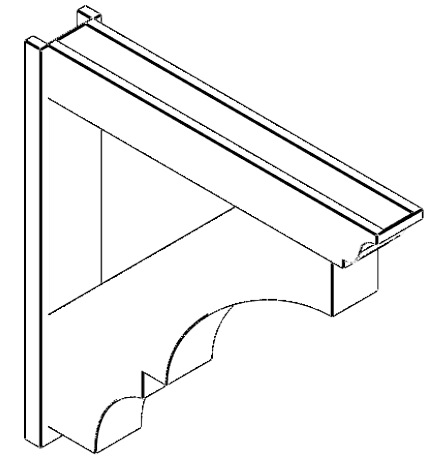

ITEM NUMBER: OUTUROC060X080X46000X46000X060X020X060BOA04RCPR

6"W TOP X 8"W BACK X 46"D X 46"H X 6"T TOP X 2"T BACK TIMBERTHANE ROUGH CEDAR BALBOA FAUX WOOD OPEN OUTLOOKER, TRADITIONAL TOP AND BLOCK BACK, 6"W CLOSED BRACE, PRIMED TAN

ISOMETRIC

GENERATED DATE : 07/05/2023

EKENA MILLWORK
2300 WEST MAIN ST.
CLARKSVILLE, TX 75426
TOLL FREE: 866-607-0453
WWW.EKENAMILLWORK.COM

NOTES

1. INSTALLATION TO BE COMPLETED IN ACCORDANCE WITH MANUFACTURER'S SPECIFICATIONS.
2. DRAWING MAY NOT BE TO SCALE
3. THIS DRAWING IS INTENDED FOR DESIGN AND PLANNING PURPOSES ONLY.
4. ALL INFORMATION CONTAINED HEREIN WAS CURRENT AT THE TIME OF DEVELOPMENT BUT MUST BE REVIEWED AND APPROVED BY THE PRODUCT MANUFACTURER TO BE CONSIDERED ACCURATE.
5. TIMBERTHANE ARCHITECTURAL PRODUCTS ARE MADE FROM HIGH DENSITY URETHANE AND COME FACTORY PRIMED